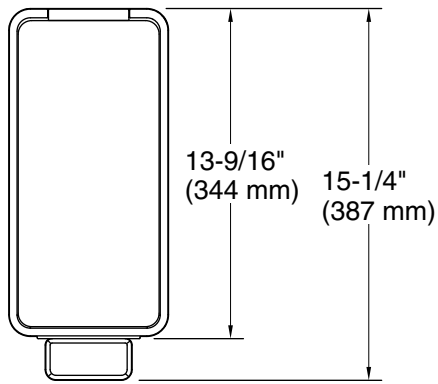

2.5-gallon slim step trash can
K-20957

Technical Information

All product dimensions are nominal.

Material: Stainless Steel