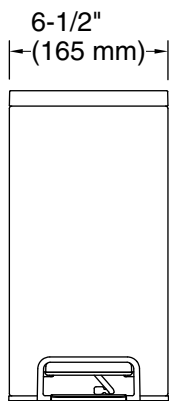

2.5-gallon slim step trash can K-20957

Features

- Slim, elongated footprint perfect for small spaces, such as between a toilet and vanity.
- Removable liner with built-in tabs that secure bag in place.
- Fingerprint-resistant finish stays clean longer.
- Hands-free operation with durable metal foot pedal.
- Quiet-Close™ seat and lid prevents slamming.
- Space-saving profile fits snugly against wall or cabinets.
- Hinge design protects wall from scuffs.
- Removable plastic liner is easy to clean.
- For regular cleaning, use a damp microfiber cloth. Do not use cleaners or abrasives.

2.5-gallon slim step trash can
K-20957

Technical Information

All product dimensions are nominal.

Material: Stainless Steel