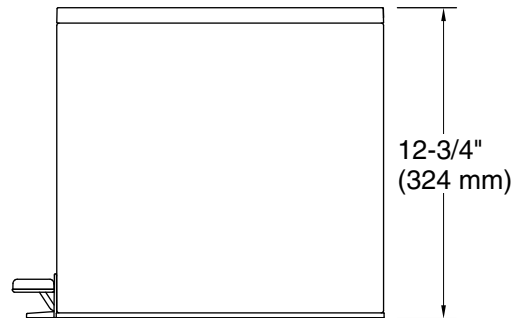

2.5-gallon slim step trash can
K-20957

Technical Information

All product dimensions are nominal.

Material: Stainless Steel